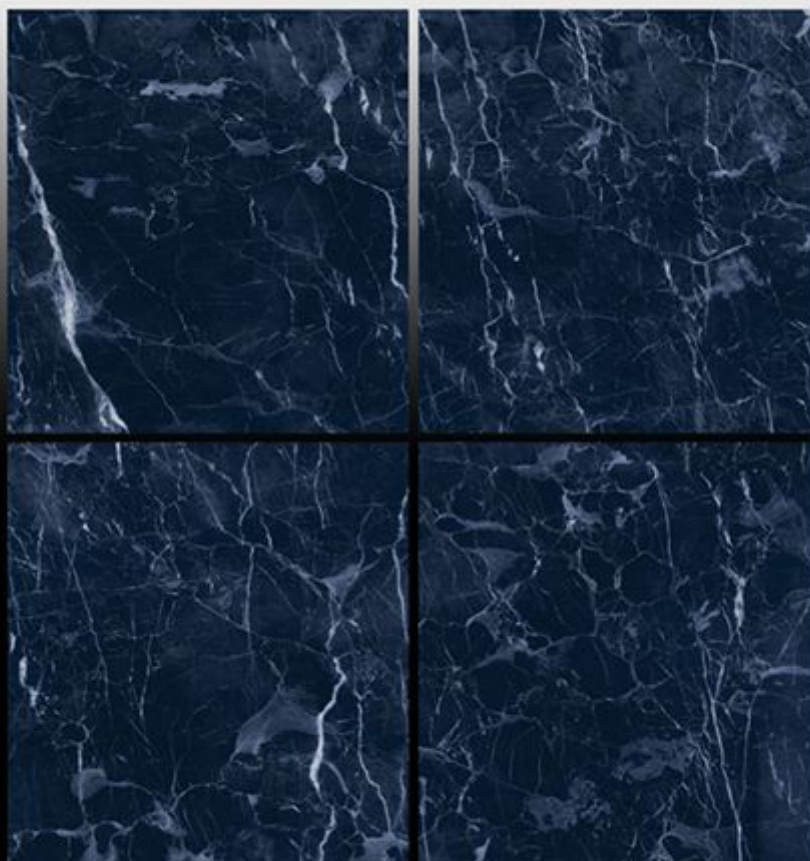

BLUE GALAXY EMPEROR