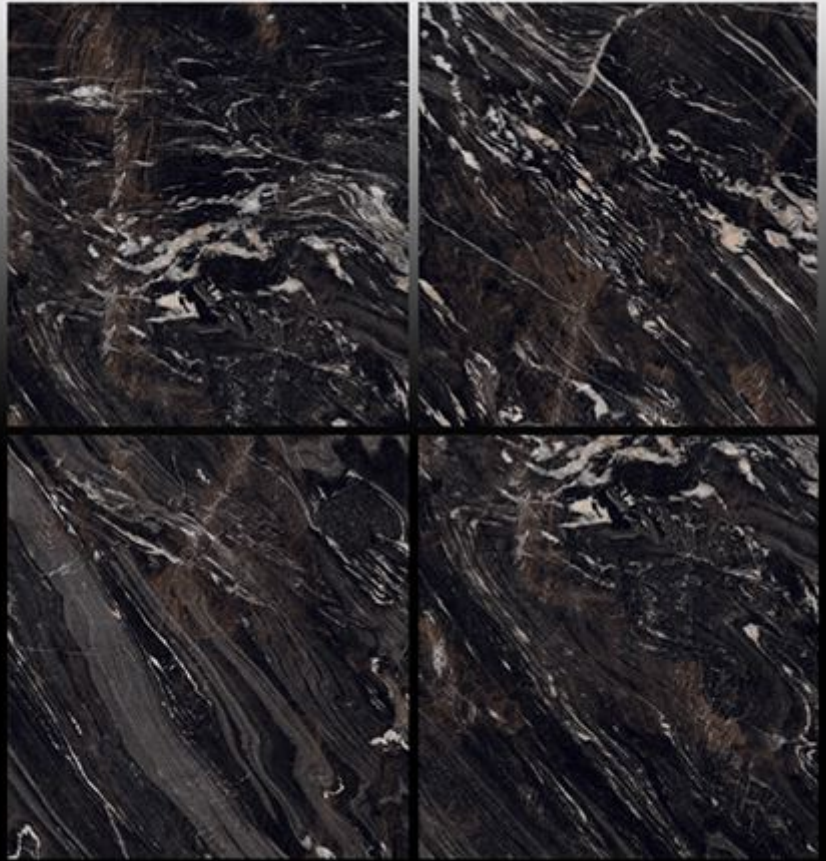

SLIP RESISTANT FROST FREE INDOOR USE NO PRINTING