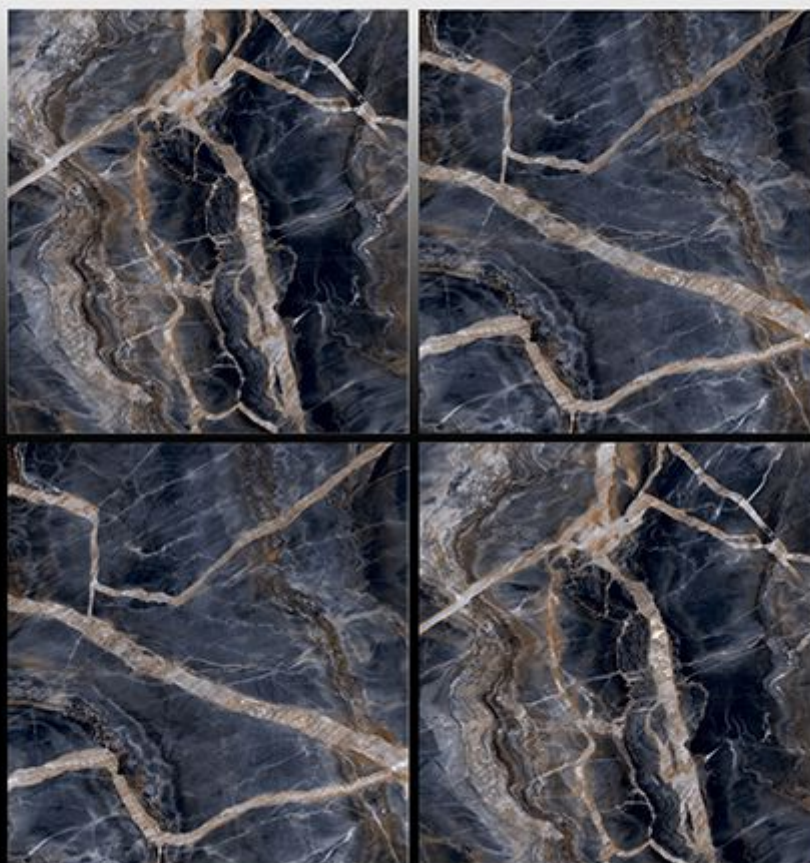

ESMRALD BLACK

SLIP RESISTANT FROST FREE INDOOR USE NO PRINTING

ESMRALD BLUE

SLIP RESISTANT FROST FREE ROOM USE NO PRINTING

FOOSIL BROWN

SLIP RESISTANT FROST FREE ROOM USE NO PRINTING

FOSSIL BLUE

FOSSIL CHOCO

FUS-RUBY WHITE

FUSION EMPERADOR

GOLD MARROAN

GREEK GREY

GREY EMPERADOR

H-5038\_DK

H-5038-LT

H-5045

HEVEN BRONZE

SLIP RESISTANT FROST FREE RECOOL USE NO PRINTING

JUPITER BLACK

SLIP RESISTANT FROST FREE RECOOL USE NO PRINTING

JUPITER BLUE

SLIP RESISTANT FROST FREE INDOOR USE NO PRINTING

LIEM BROWN

SLIP RESISTANT FROST FREE INDOOR USE NO PRINTING