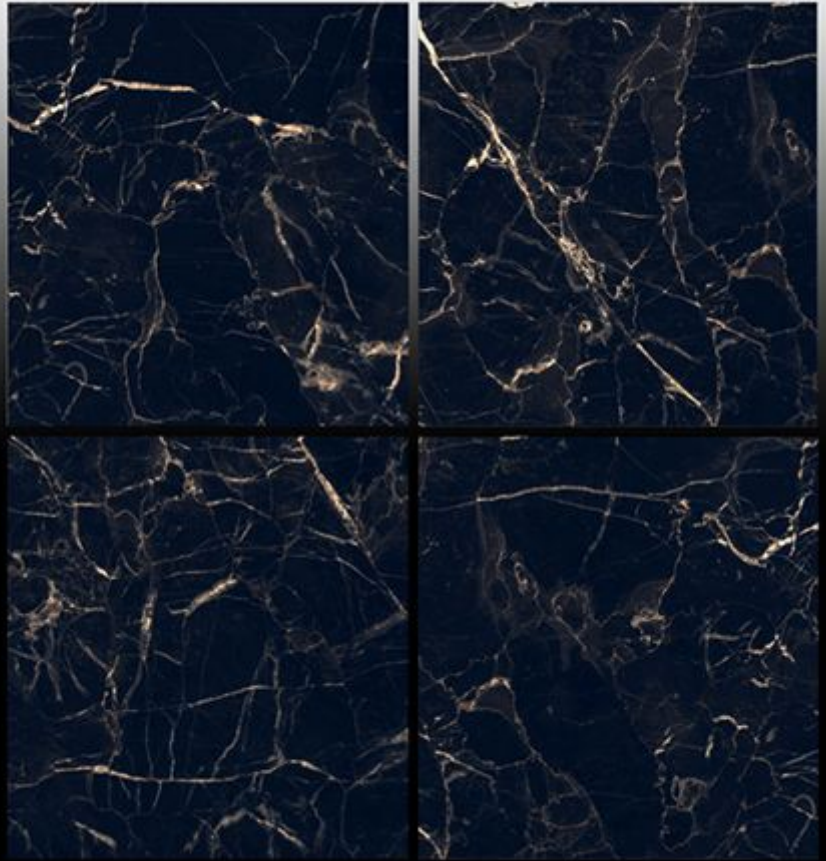

# High Glossy Series

**CERAMIC WALL TILES**  
**600 x 600mm**

LIGHT  
WEIGHT

WATERPROOF  
SURFACE

CHEMICAL  
RESISTANCE

FROST  
RESISTANCE

RESISTANCE  
TO FIRE

APOLLO BLACK

SLIP RESISTANT FROST FREE INDOOR USE NO PRINTING

ARGONITE BLACK

SLIP RESISTANT FROST FREE INDOOR USE NO PRINTING

ARGONITE ORANGE

SLIP RESISTANT FROST FREE INDOOR USE NO PRINTING

ASIE FULL LAP

SLIP RESISTANT FROST FREE INDOOR USE NO PRINTING

AVOCATUS BLACK

SLIP RESISTANT FROST FREE INDOOR USE NO PRINTING

BEACON\_BLACK

SLIP RESISTANT FROST FREE INDOOR USE NO PRINTING

BELLINI BLACK

SLIP RESISTANT FROST FREE INDOOR USE NO PRINTING

BELLINI\_WHITE

SLIP RESISTANT FROST FREE INDOOR USE NO PRINTING